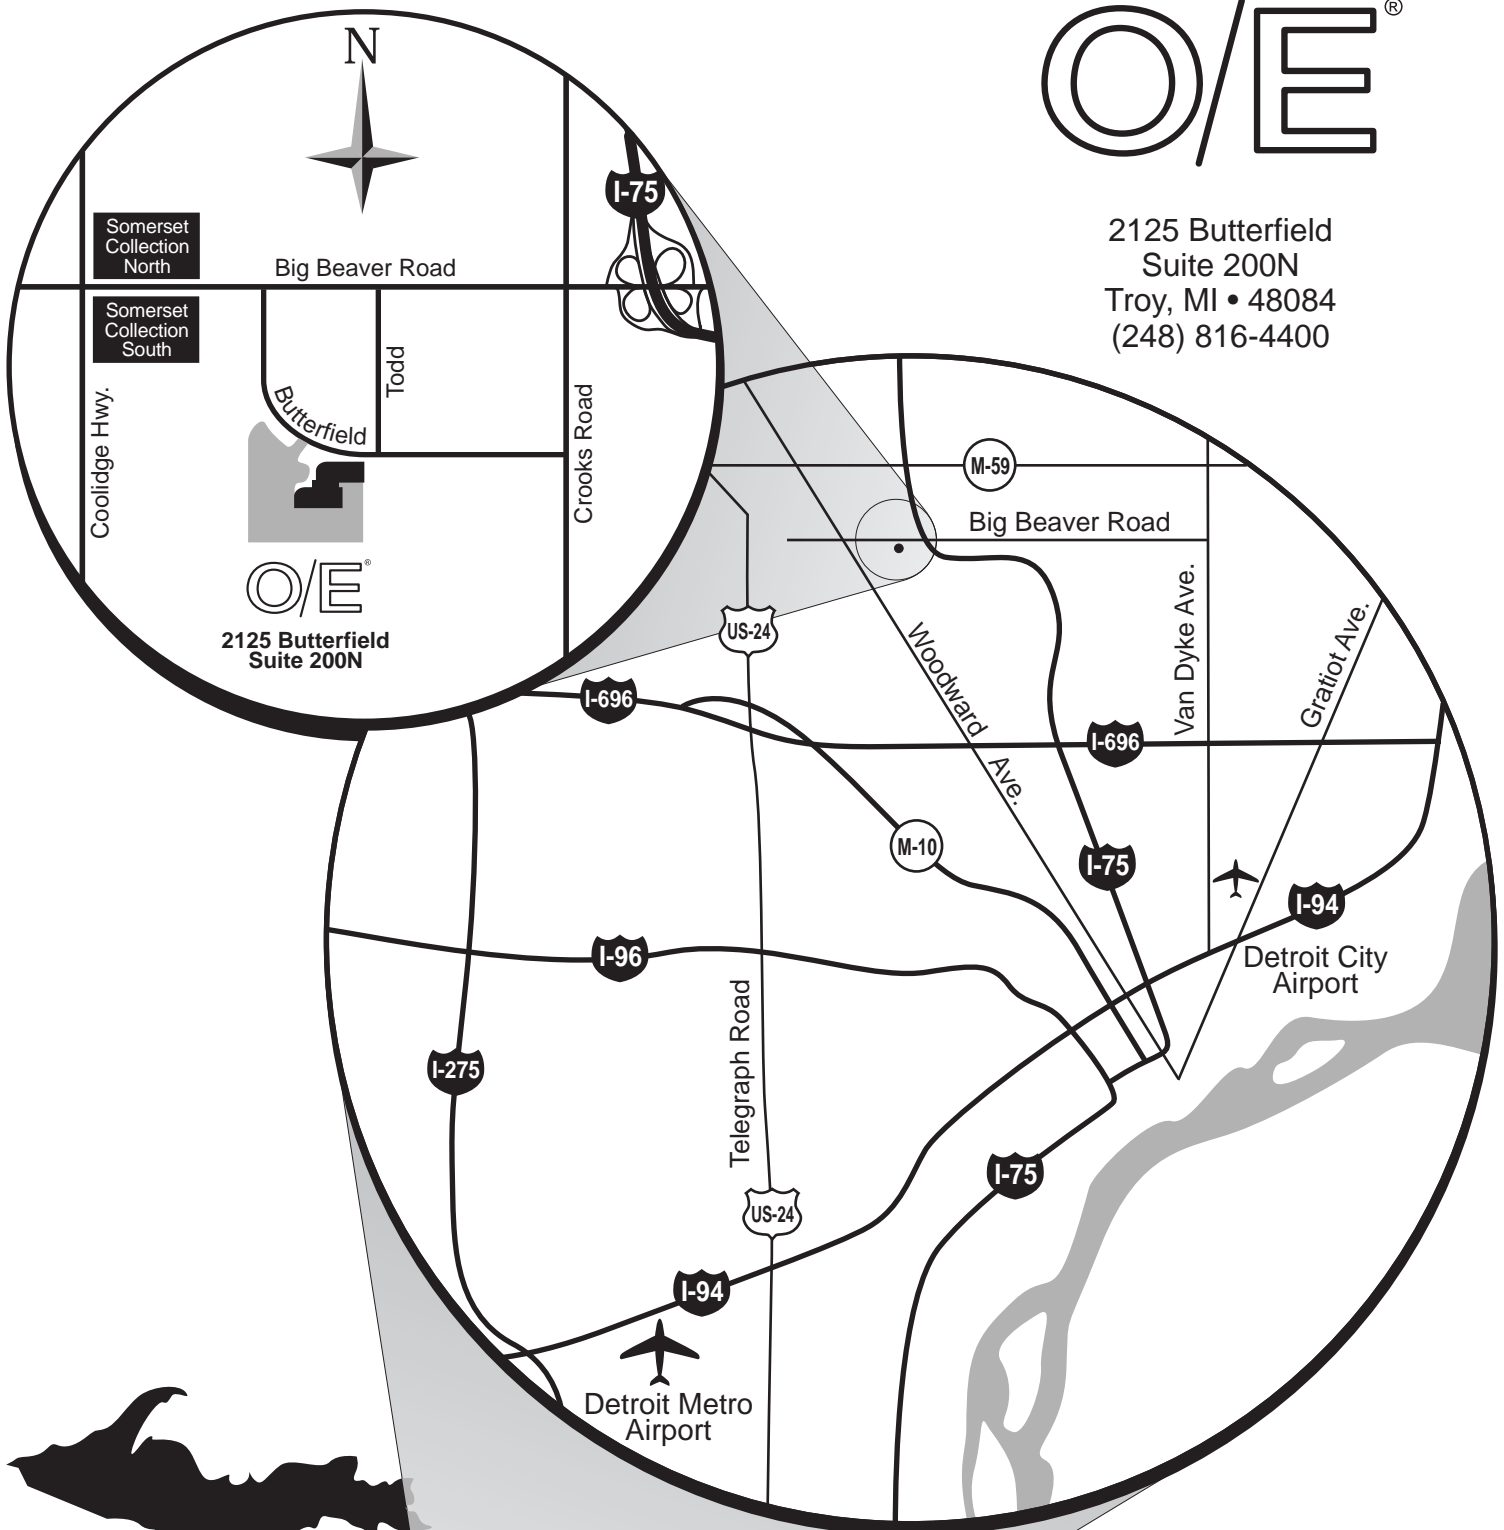

2125 Butterfield  
Suite 200N  
Troy, MI • 48084  
(248) 816-4400

**From Metro Airport:**  
Take I-94 East to I-75 North.  
Exit I-75 at Big Beaver West (exit 69).  
Make a right onto Big Beaver and head West.  
You will cross Crooks (heading West). Turn left at the second turn area.  
Go straight across Big Beaver to Todd.  
Take Todd to Butterfield; turn right on Butterfield.  
Follow Butterfield around to the Butterfield Center sign.  
Turn left into the Butterfield Center parking lot.