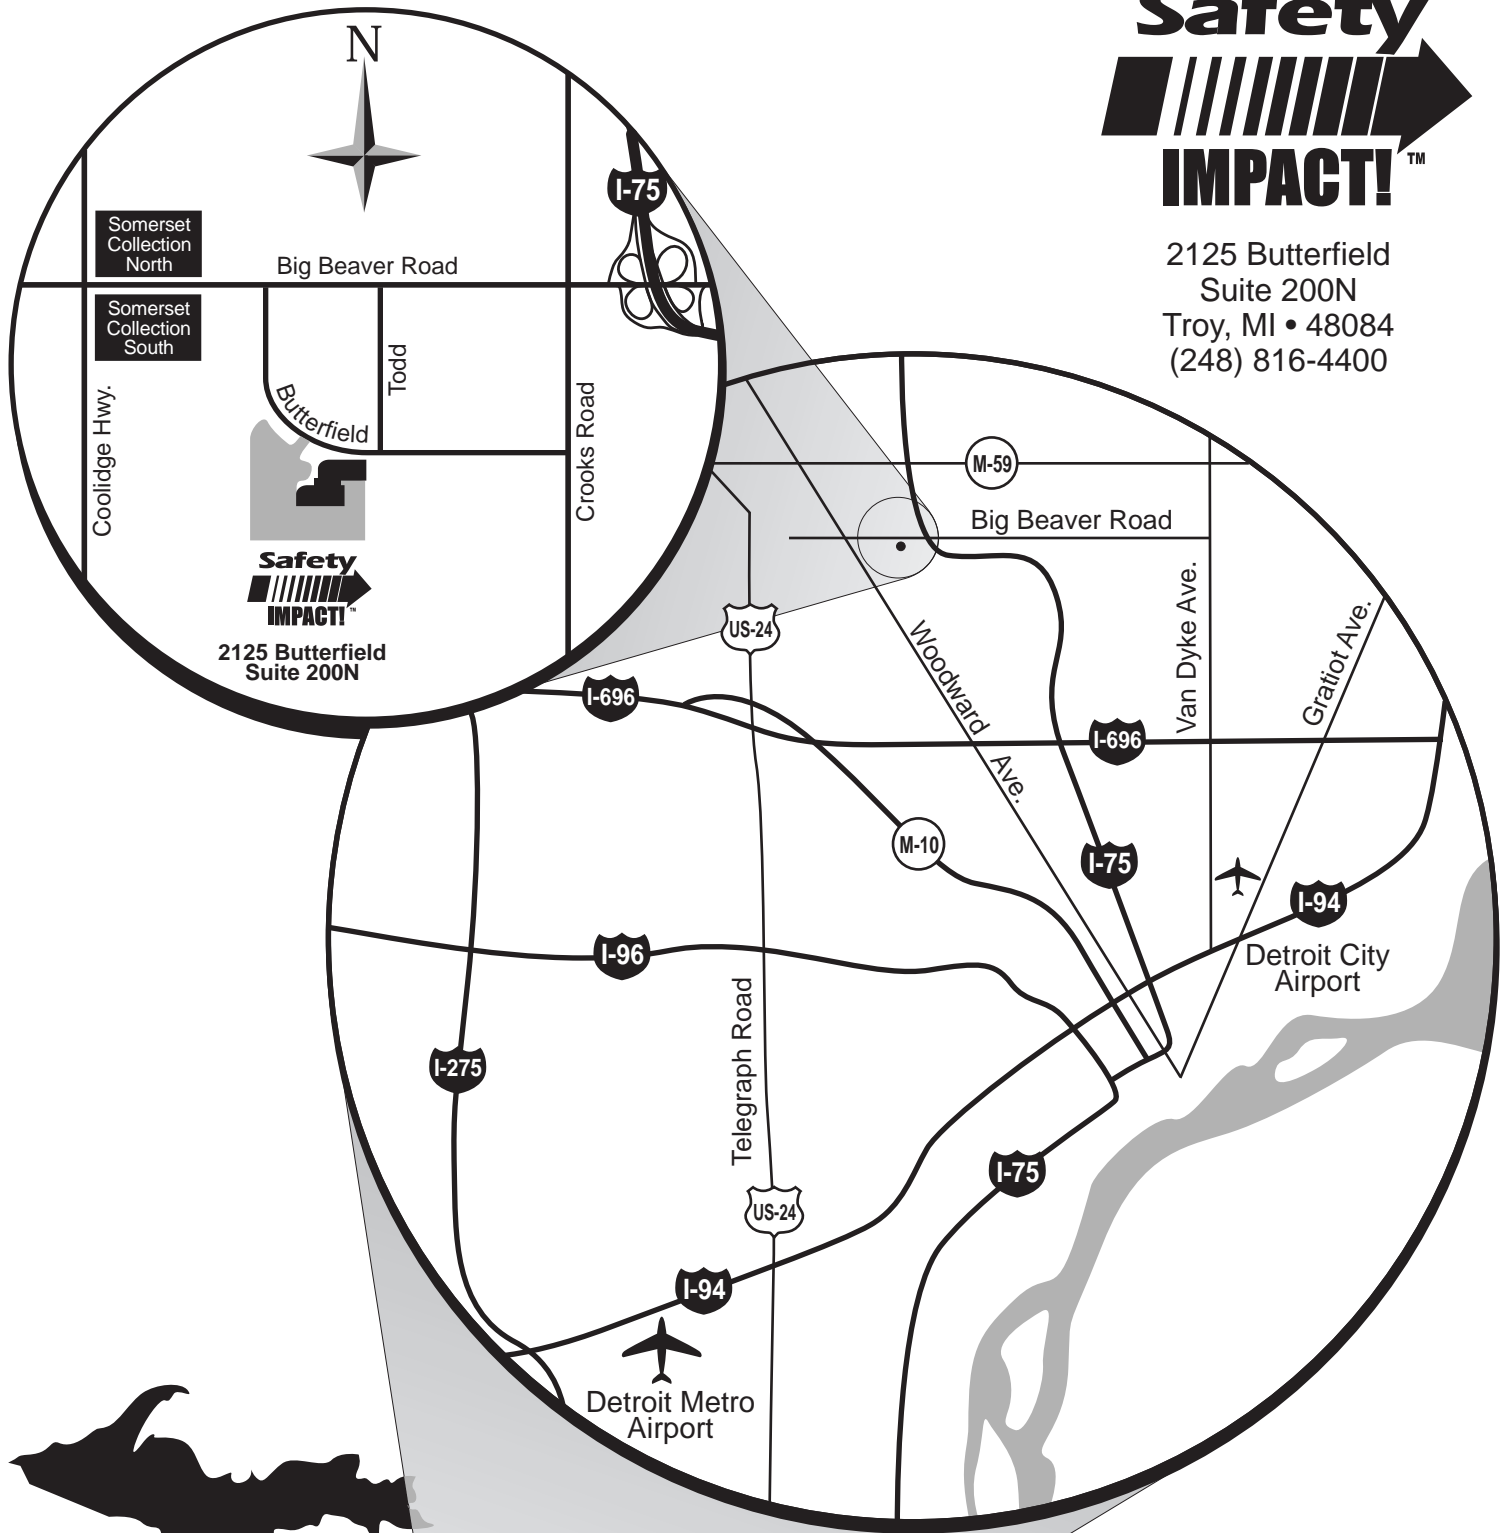

# Safety IMPACT!™

2125 Butterfield  
Suite 200N  
Troy, MI • 48084  
(248) 816-4400

**From Metro Airport:**  
Take I-94 East to I-75 North.  
Exit I-75 at Big Beaver West (exit 69).  
Make a right onto Big Beaver and head West.  
You will cross Crooks (heading West). Turn left at the second turn area.  
Go straight across Big Beaver to Todd.  
Take Todd to Butterfield; turn right on Butterfield.  
Follow Butterfield around to the Butterfield Center sign.  
Turn left into the Butterfield Center parking lot.