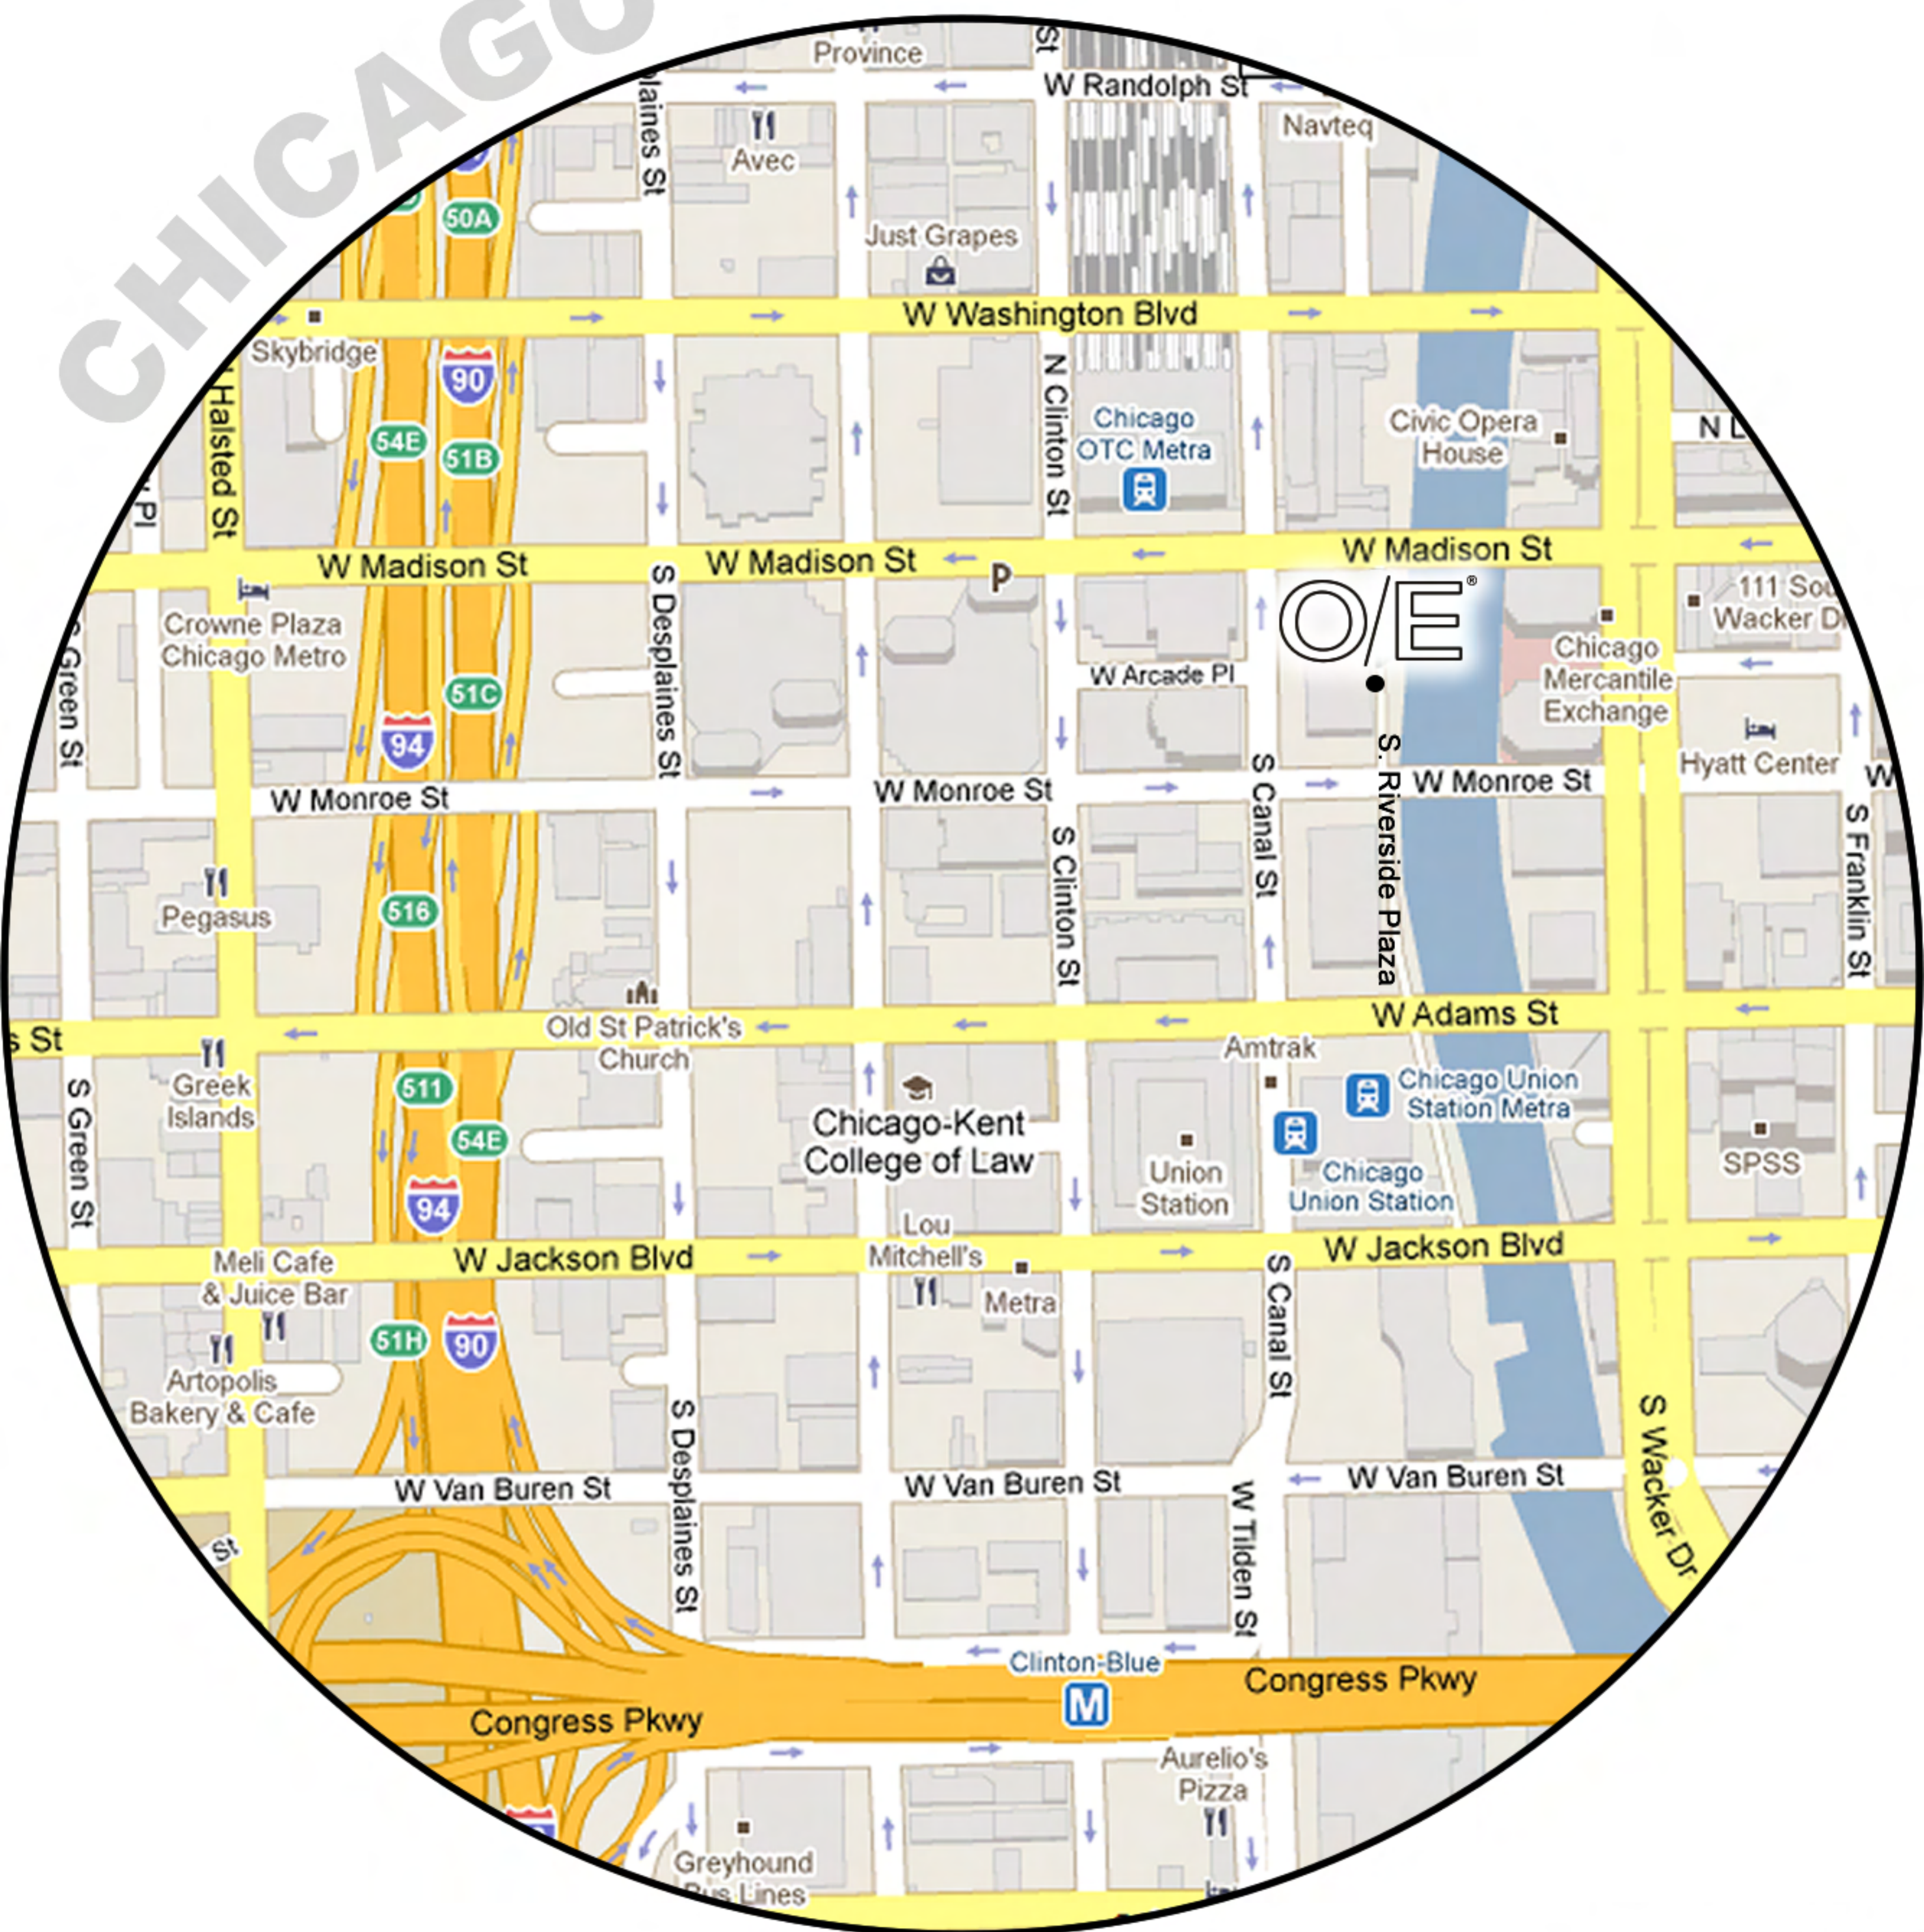

CHICAGO

312.474.7754

10 South Riverside Plaza • Suite 1800
Chicago, IL 60606